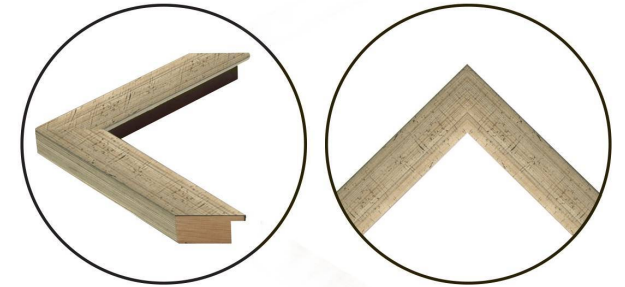

WENDOVER ART GROUP

ITEM NUMBER : **5981**

TITLE : **Diamond Leaf**

OUTWARD DIMENSION (W X H) : **26" x 26"**

FRAME (WIDTH X DEPTH) : M0391 | 1.25" x 1"

FRAME FINISH : Standard Frame

Silver Leaf

DESCRIPTION :

Deckled on Mat