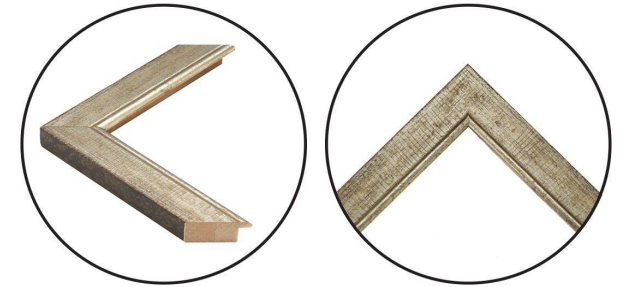

WENDOVER ART GROUP

ITEM NUMBER : 27255

TITLE : **Navy Horizontal Sea Grass**
3

OUTWARD DIMENSION (W X H) : 26" x 22"

FRAME (WIDTH X DEPTH) : **M0423**
1.13" x 0.75"

FRAME FINISH : **Standard Frame**
Distressed Silver Leaf

DESCRIPTION :

Deckled on Mat