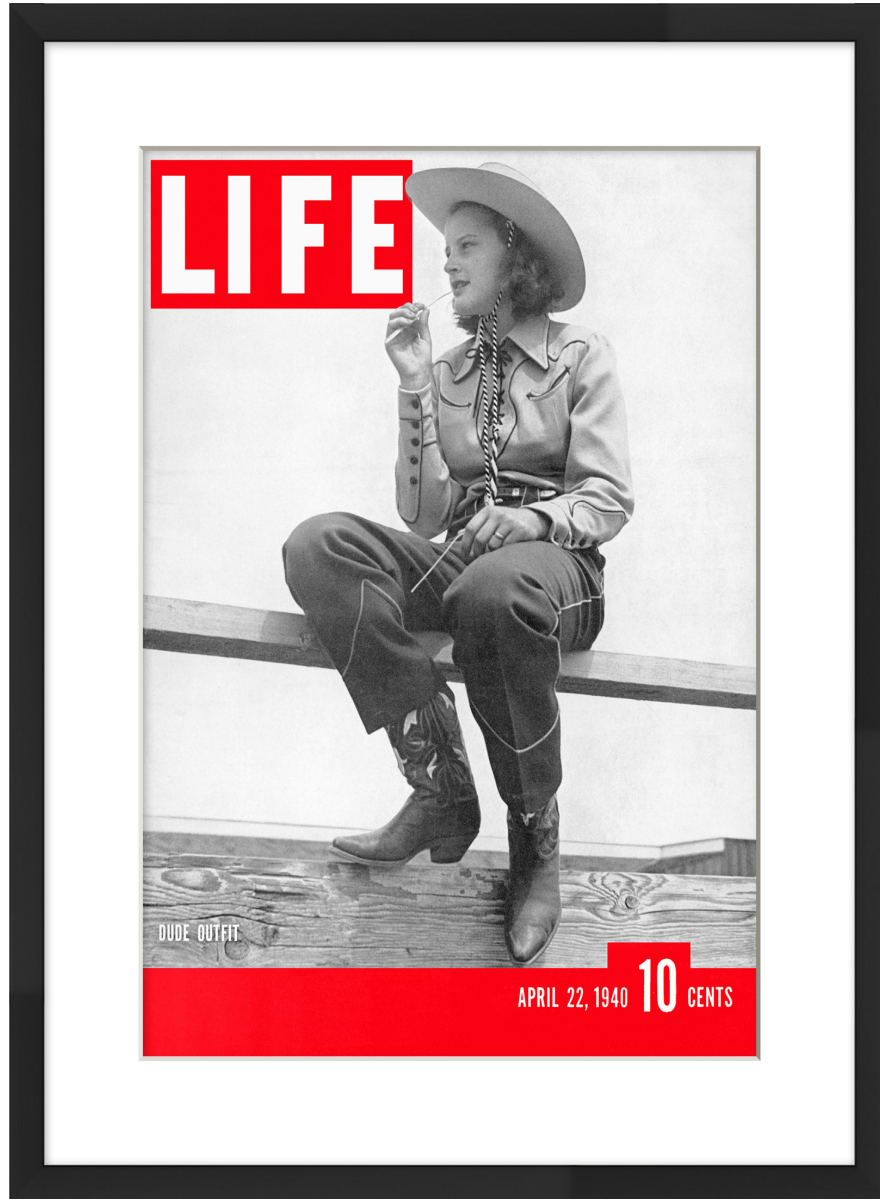

WENDOVER ART GROUP

ITEM NUMBER : **WLIFE0010**

TITLE : **LIFE Cover- April 22, 1940**

OUTWARD DIMENSION (W X H) : **25.5" x 31.5"**

FRAME (WIDTH X DEPTH) : **MC0695**
1" x 1.13"

FRAME FINISH : **Standard Frame**
Black

DESCRIPTION :

Giclee on Paper, with Double Thick, Single Mat