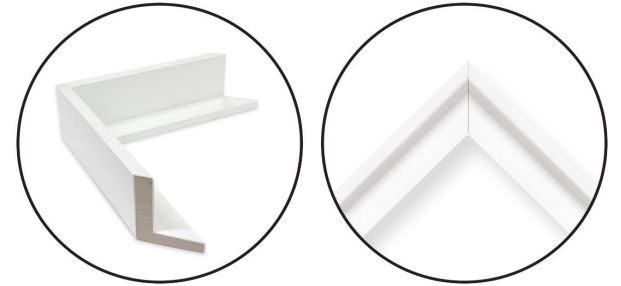

# WENDOVER ART GROUP

---

ITEM NUMBER : **WAB5899**

TITLE : **Tangled Traces**

OUTWARD DIMENSION (W X H) : **40.25" x 40.25"**

FRAME (WIDTH X DEPTH) : **MW00012833**  
**0.38" x 2.13"**

FRAME FINISH : **Floater Frame**  
**White Lacquer**

DESCRIPTION :

**Hand Painted Artwork on Gallery Wrapped Canvas, Artist  
Enhanced**