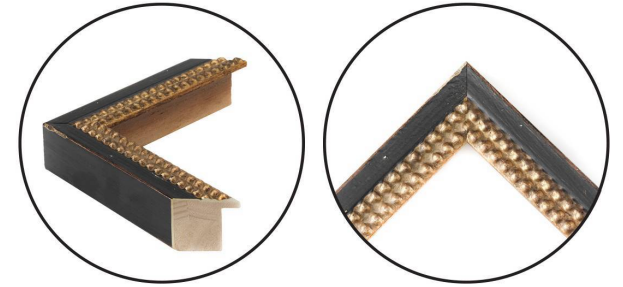

WENDOVER ART GROUP

ITEM NUMBER : 11354

TITLE : **Versailles Gardens 2**

OUTWARD DIMENSION (W X H) : **24" x 32"**

FRAME (WIDTH X DEPTH) : M0273SUB1 | 1.25" x 1.63"

FRAME FINISH : Standard Frame

Black with Gold Leaf

DESCRIPTION :

Straight Fit (No Mats)