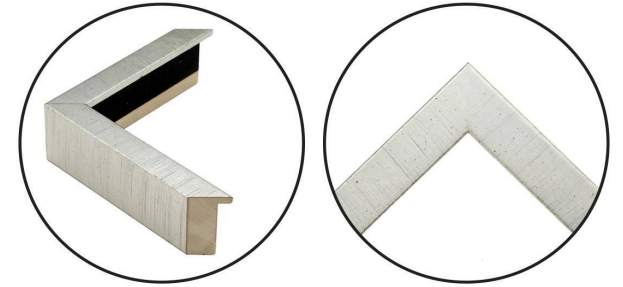

WENDOVER ART GROUP

ITEM NUMBER : **WD22300**

TITLE : **Monday Morning**

OUTWARD DIMENSION (W X H) : **21.5" x 25.5"**

FRAME (WIDTH X DEPTH) : M0454SUB1 | 0.75" x 2"

FRAME FINISH : **Standard Frame**

Etched Silver Leaf

DESCRIPTION :

Deckled and Floated on Mat