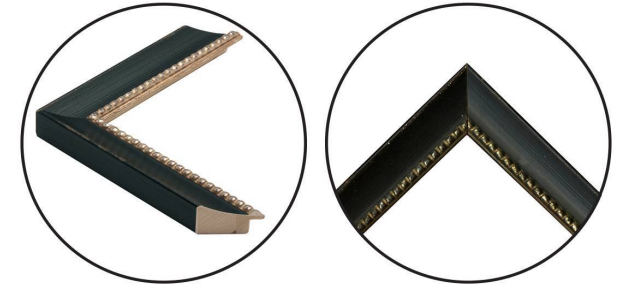

# WENDOVER ART GROUP

---

ITEM NUMBER : **WD22350**

TITLE : **Nautical Flag A (WD22350)**

OUTWARD DIMENSION (W X H) : **22.5" x 15.5"**

FRAME (WIDTH X DEPTH) : M0568SUB1 | 1.25" x 0.88"

FRAME FINISH : **Standard Frame**

**Distressed Black with Antique**

DESCRIPTION :

**Straight Fit (No Mats)**