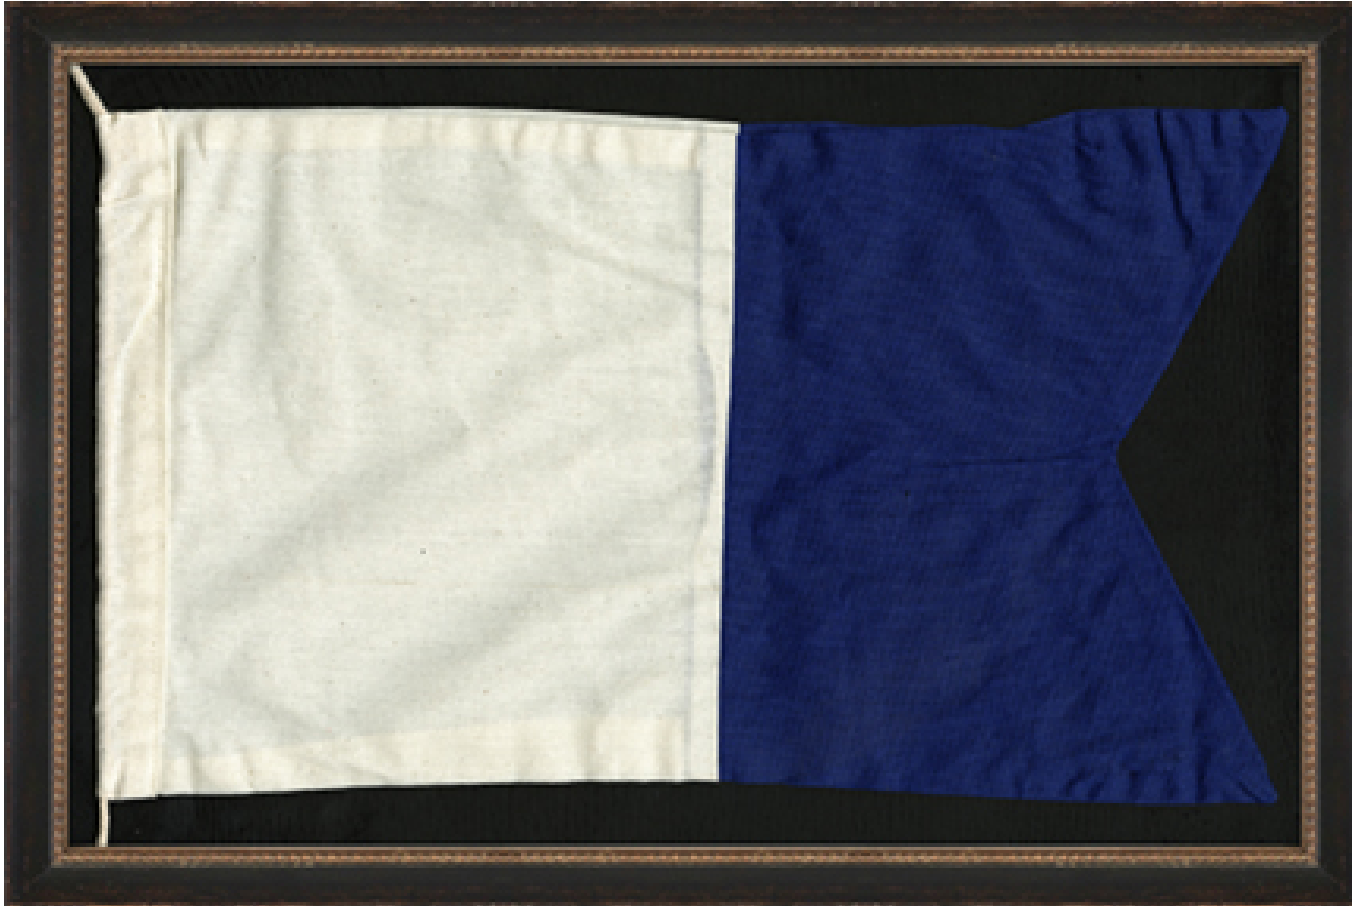

# WENDOVER ART GROUP

---

ITEM NUMBER : **WD22350**

TITLE : **Nautical Flag A (WD22350)**

OUTWARD DIMENSION (W X H) : **22.5" x 15.5"**

FRAME (WIDTH X DEPTH) : M0568SUB1 | 1.25" x 0.88"

FRAME FINISH : **Standard Frame**

**Distressed Black with Antique**

DESCRIPTION :

**Straight Fit (No Mats)**