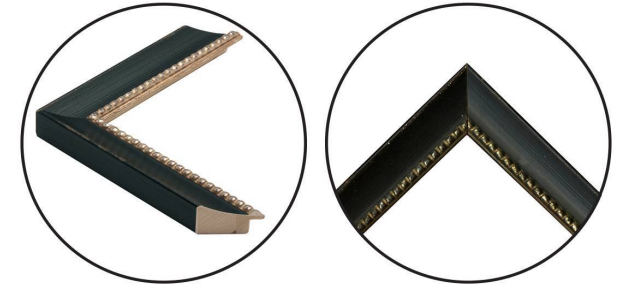

WENDOVER ART GROUP

ITEM NUMBER : **WD22351**

TITLE : **Nautical Flag B (WD22351)**

OUTWARD DIMENSION (W X H) : **22.5" x 15.5"**

FRAME (WIDTH X DEPTH) : **M0568SUB1 | 1.25" x 0.88"**

FRAME FINISH : **Standard Frame**

Distressed Black with Antique

DESCRIPTION :

Straight Fit (No Mats)