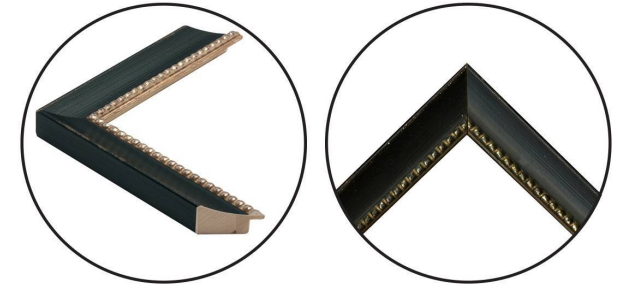

WENDOVER ART GROUP

ITEM NUMBER : **WD22356**

TITLE : **Nautical Flag G (WD22356)**

OUTWARD DIMENSION (W X H) : **22.5" x 15.5"**

FRAME (WIDTH X DEPTH) : M0568SUB1 | 1.25" x 0.88"

FRAME FINISH : **Standard Frame**

Distressed Black with Antique

DESCRIPTION :

Straight Fit (No Mats)