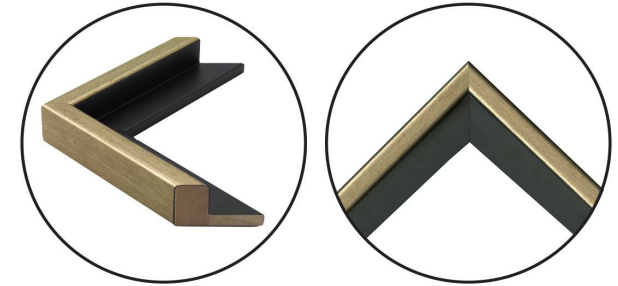

WENDOVER ART GROUP

ITEM NUMBER : **WD22618**

TITLE : **Sunset Coast 1**

OUTWARD DIMENSION (W X H) : **43.5" x 33.5"**

FRAME (WIDTH X DEPTH) : M0685 | 0.63" x 1.5"

FRAME FINISH : **Floater Frame**

Antique Silver

DESCRIPTION :

Gallery Wrapped, Artist Enhanced