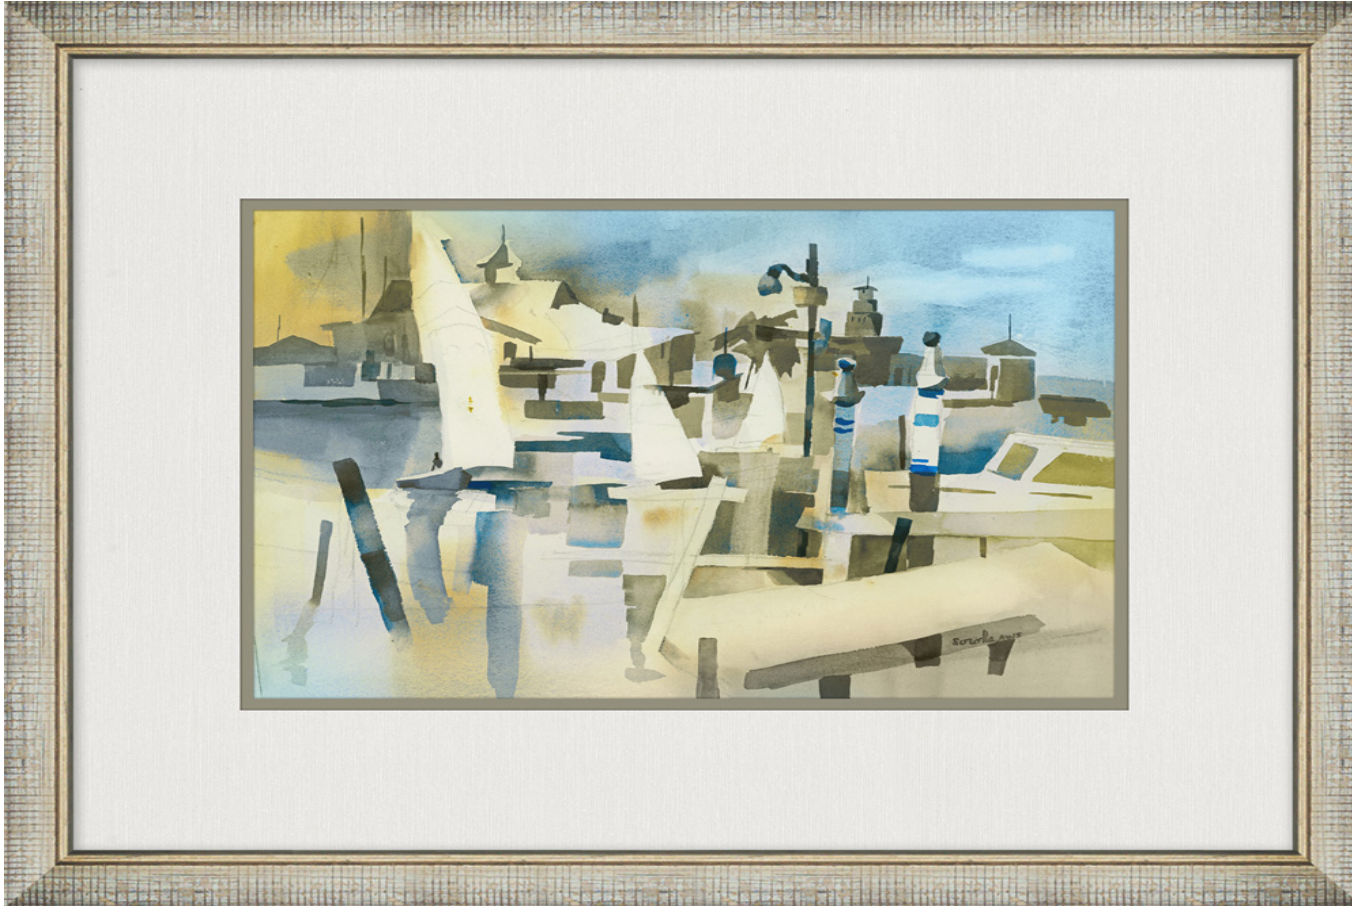

WENDOVER ART GROUP

ITEM NUMBER : **27366**

TITLE : **Harbor**

OUTWARD DIMENSION (W X H) : **24" x 19"**

FRAME (WIDTH X DEPTH) : M0423 | 1.13" x 0.75"

FRAME FINISH : Standard Frame

Distressed Silver Leaf

DESCRIPTION :

Hand-Wrapped Canvas Mat