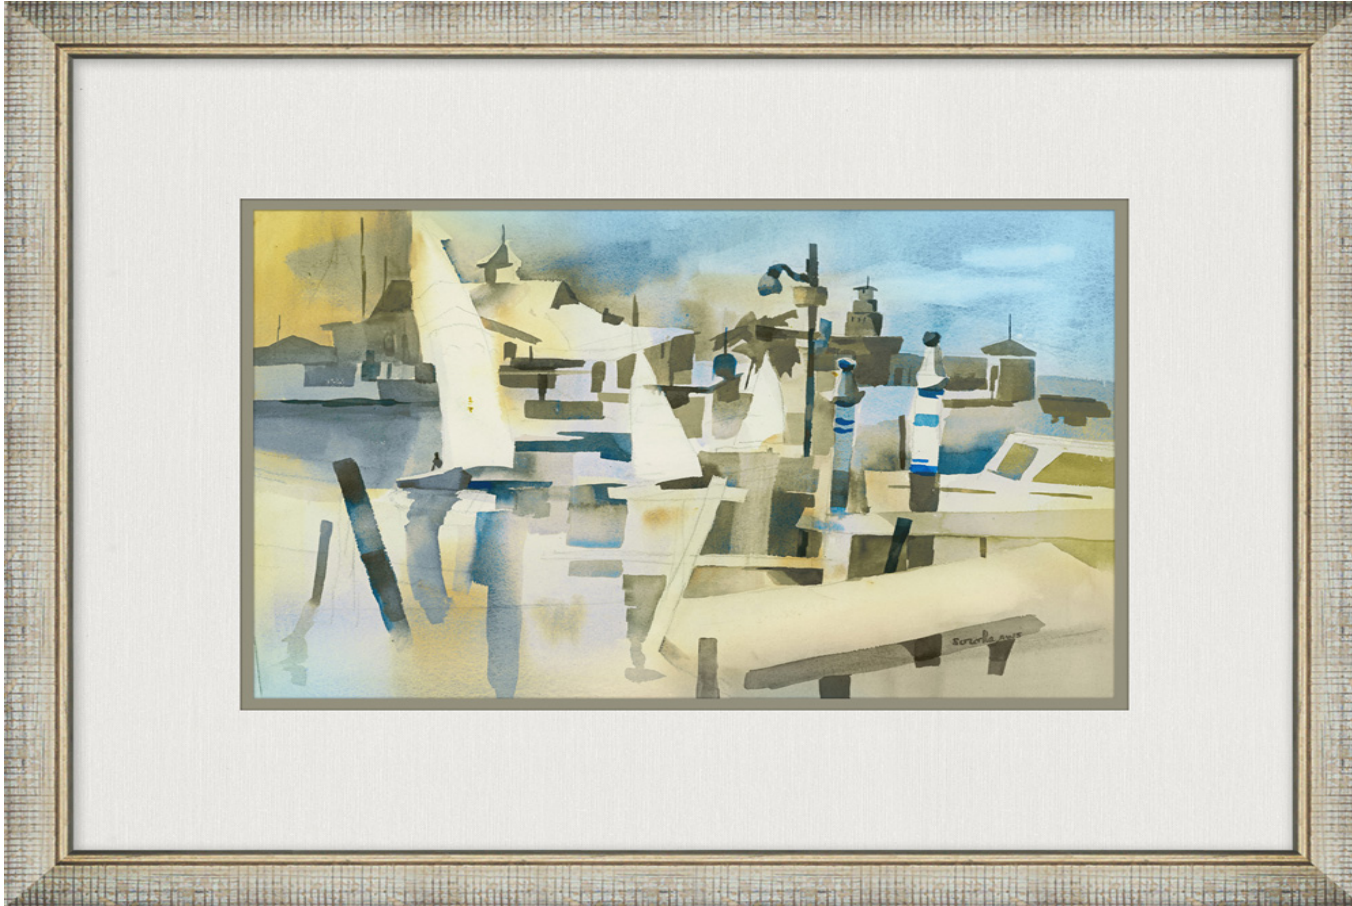

WENDOVER ART GROUP

ITEM NUMBER : 27366

TITLE : Harbor

OUTWARD DIMENSION (W X H) : 24" x 19"

FRAME (WIDTH X DEPTH) : M0423
1.13" x 0.75"

FRAME FINISH : Standard Frame
Distressed Silver Leaf

DESCRIPTION :

Hand-Wrapped Canvas Mat