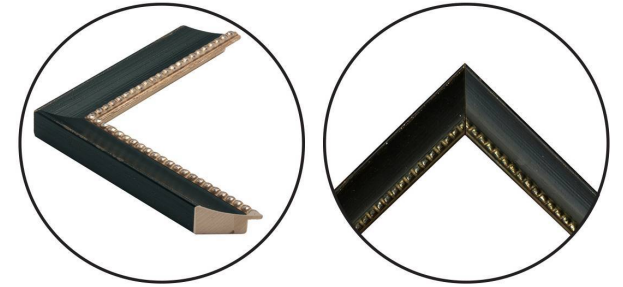

WENDOVER ART GROUP

ITEM NUMBER : **9471**

TITLE : **Streets of Philadelphia 6**

OUTWARD DIMENSION (W X H) : **15" x 17"**

FRAME (WIDTH X DEPTH) : **M0568SUB1 | 1.25" x 0.88"**

FRAME FINISH : **Standard Frame**

Distressed Black with Antique

DESCRIPTION :

Gold Fillet