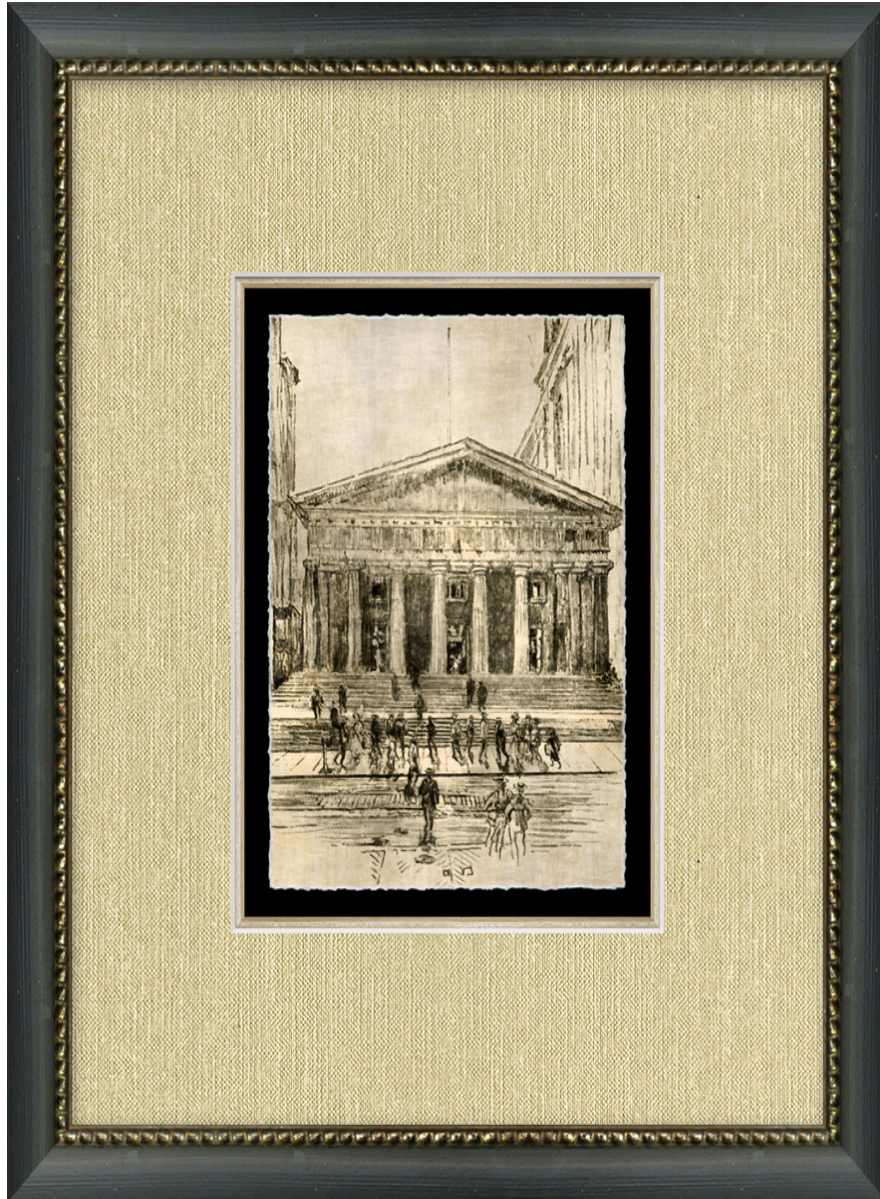

WENDOVER ART GROUP

ITEM NUMBER : **9471**

TITLE : **Streets of Philadelphia 6**

OUTWARD DIMENSION (W X H) : **15" x 17"**

FRAME (WIDTH X DEPTH) : **M0568SUB1 | 1.25" x 0.88"**

FRAME FINISH : **Standard Frame**

Distressed Black with Antique

DESCRIPTION :

Gold Fillet