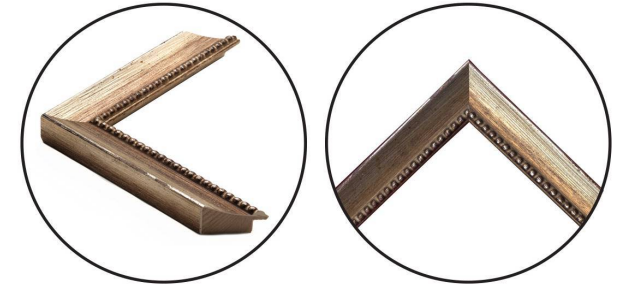

WENDOVER ART GROUP

ITEM NUMBER : 9458

TITLE : **Le Plan de Jardin 5**

OUTWARD DIMENSION (W X H) : 17.75" x 17.75"

FRAME (WIDTH X DEPTH) : **M0569SUB1**
1.25" x 0.88"

FRAME FINISH : **Standard Frame**
Distressed Antique Silver with

DESCRIPTION :

Straight Fit (No Mats)