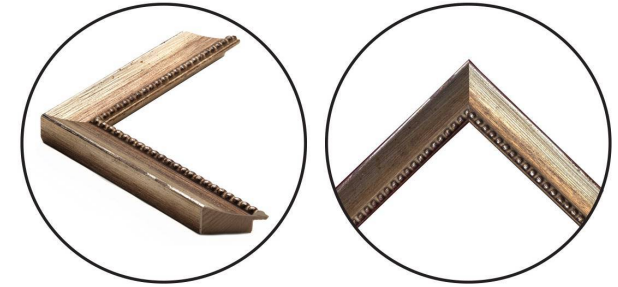

WENDOVER ART GROUP

ITEM NUMBER : **9458**

TITLE : **Le Plan de Jardin 5**

OUTWARD DIMENSION (W X H) : **17.75" x 17.75"**

FRAME (WIDTH X DEPTH) : M0569SUB1 | 1.25" x 0.88"

FRAME FINISH : Standard Frame

Distressed Antique Silver with Inr

DESCRIPTION :

Straight Fit (No Mats)