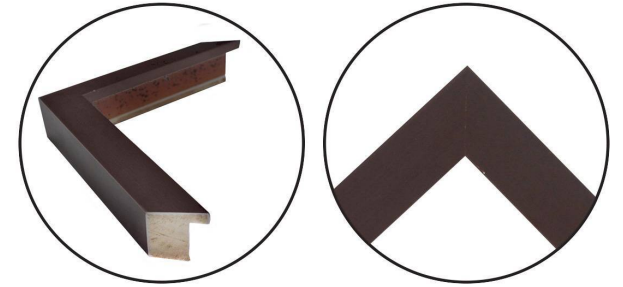

# WENDOVER ART GROUP

---

ITEM NUMBER : **WNT1044**

TITLE : **Indigo Ferns 3 (WNT1044)**

OUTWARD DIMENSION (W X H) : **25.75" x 31.75"**

FRAME (WIDTH X DEPTH) : **MC1683 | 1.13" x 1.75"**

FRAME FINISH : **Standard Frame**  
**Espresso**

DESCRIPTION :

**Deckled and Floated on Mat**