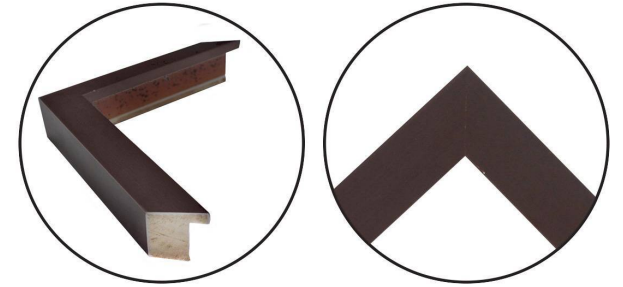

WENDOVER ART GROUP

ITEM NUMBER : **WNT1044**

TITLE : **Indigo Ferns 3 (WNT1044)**

OUTWARD DIMENSION (W X H) : **25.75" x 31.75"**

FRAME (WIDTH X DEPTH) : **MC1683**
1.13" x 1.75"

FRAME FINISH : **Standard Frame**
Espresso

DESCRIPTION :

Deckled and Floated on Mat