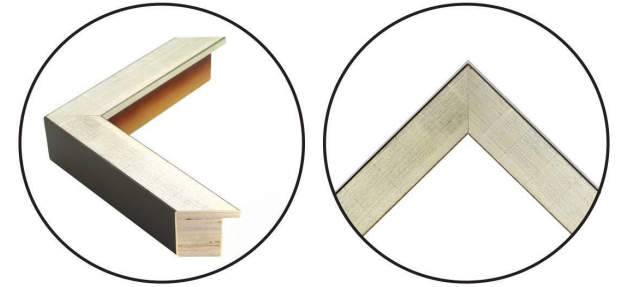

WENDOVER ART GROUP

ITEM NUMBER : **14320**

TITLE : **Antioch**

OUTWARD DIMENSION (W X H) : **22" x 26"**

FRAME (WIDTH X DEPTH) : **M0801SUB1**
1.25" x 1.88"

FRAME FINISH : **Standard Frame**
Antique Silver Etched

DESCRIPTION :

Deckled and Floated on Hand-Wrapped Burlap Mat