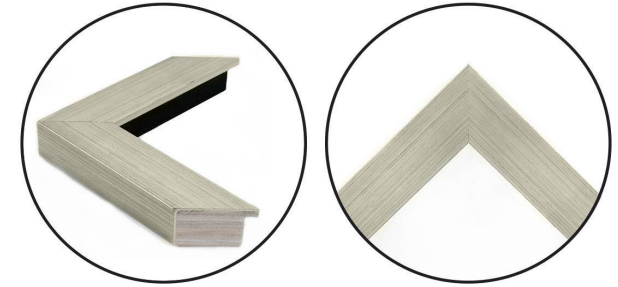

WENDOVER ART GROUP

ITEM NUMBER : **15213**

TITLE : **Palette Knife Pear**

OUTWARD DIMENSION (W X H) : **28.13" x 28.13"**

FRAME (WIDTH X DEPTH) : **M0851 | 1.5" x 1.25"**

FRAME FINISH : **Standard Frame**

Etched Silver

DESCRIPTION :

Straight Fit (No Mats), with Liner