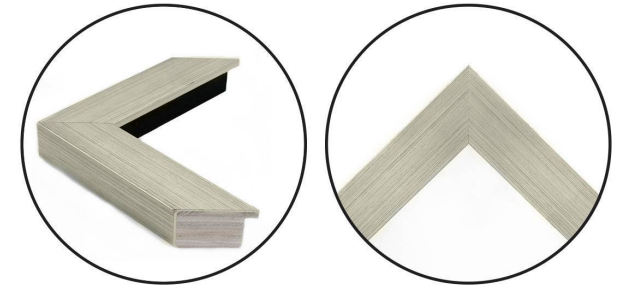

# WENDOVER ART GROUP

---

ITEM NUMBER : **15213**

TITLE : **Palette Knife Pear**

OUTWARD DIMENSION (W X H) : **28.13" x 28.13"**

FRAME (WIDTH X DEPTH) : **M0851  
1.5" x 1.25"**

FRAME FINISH : **Standard Frame  
Etched Silver**

DESCRIPTION :

**Straight Fit (No Mats), with Liner**