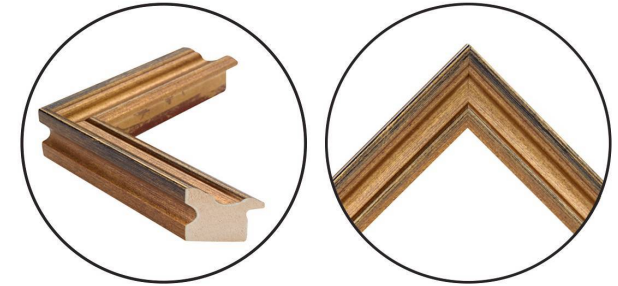

WENDOVER ART GROUP

ITEM NUMBER : **27690**

TITLE : **Views from My Coast 1**

OUTWARD DIMENSION (W X H) : **24.13" x 19.13"**

FRAME (WIDTH X DEPTH) : **M0899SUB1**
1.5" x 1.75"

FRAME FINISH : **Standard Frame**
Gold

DESCRIPTION :

Straight Fit (No Mats), with Liner