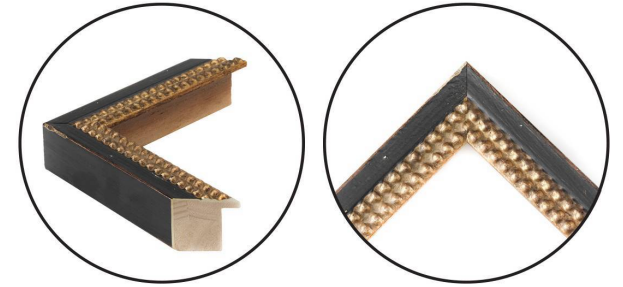

WENDOVER ART GROUP

ITEM NUMBER : 9356

TITLE : **The Balcony**

OUTWARD DIMENSION (W X H) : **32" x 42"**

FRAME (WIDTH X DEPTH) : **M0273SUB1**
1.25" x 1.63"

FRAME FINISH : **Standard Frame**
Black with Gold Leaf

DESCRIPTION :

Straight Fit (No Mats)