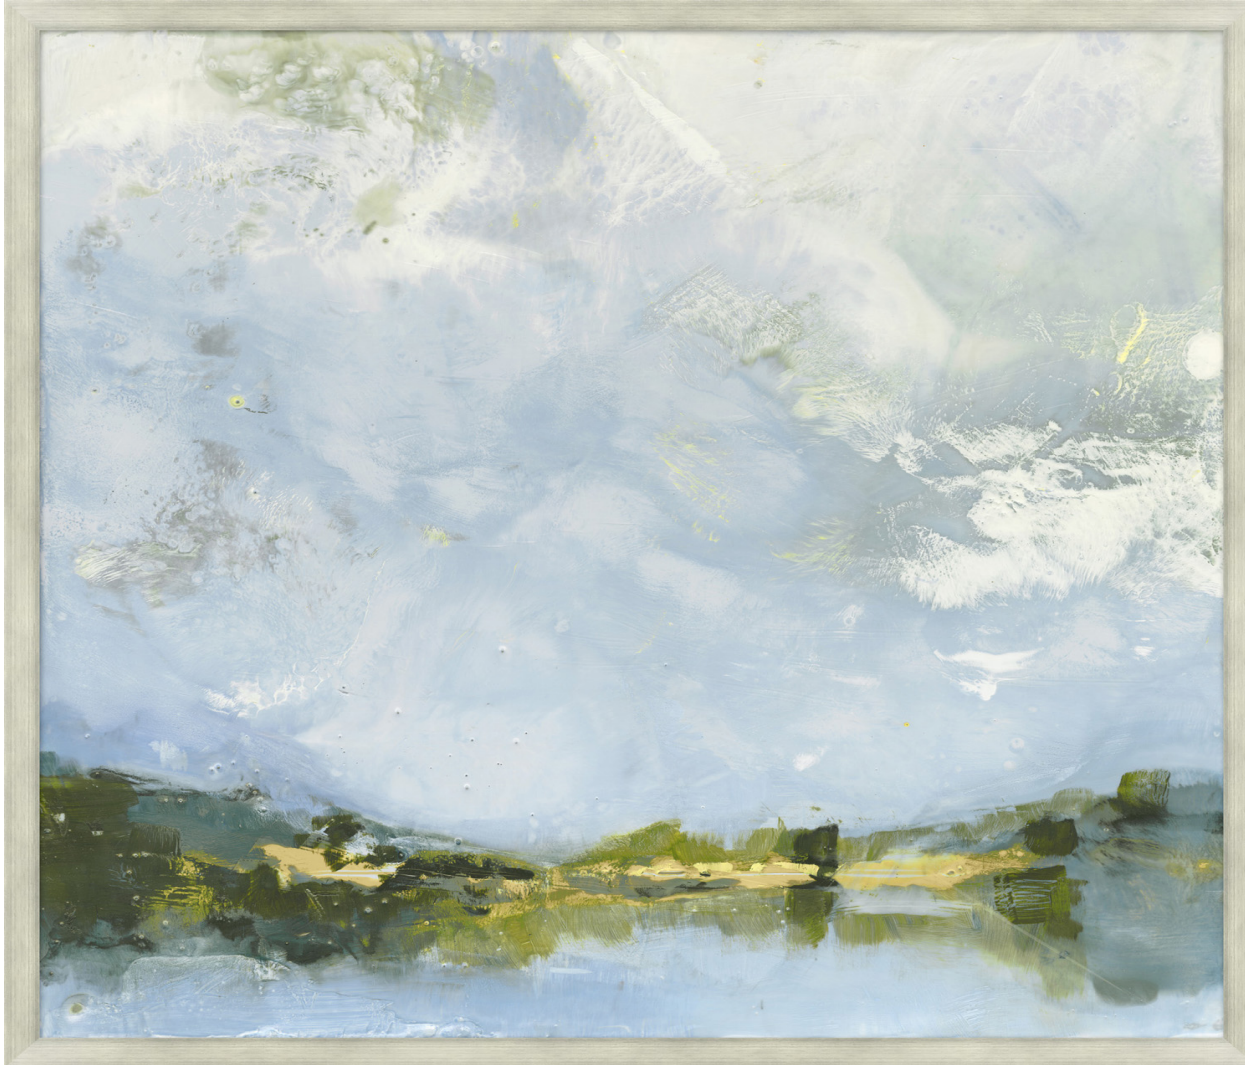

# WENDOVER ART GROUP

---

ITEM NUMBER : **30392**

TITLE : **Pond Early Evening (30392)**

OUTWARD DIMENSION (W X H) : **52.5" x 52.5"**

FRAME (WIDTH X DEPTH) : **M0851  
1.5" x 1.25"**

FRAME FINISH : **Standard Frame  
Etched Silver**

DESCRIPTION :

**Gallery Wrapped Giclee on Canvas, Hand Embellished;**

**High Gloss; Polished Gloss Finish**