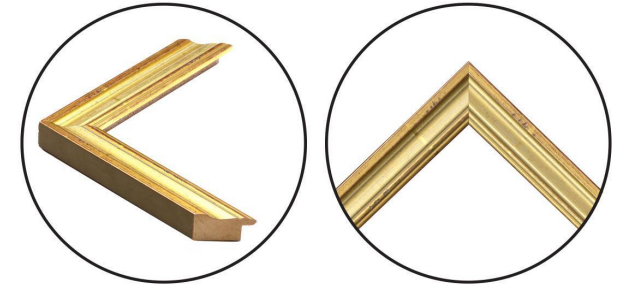

WENDOVER ART GROUP

ITEM NUMBER : **30370**

TITLE : **Mountain Perspective 1**

OUTWARD DIMENSION (W X H) : **23.75" x 20.75"**

FRAME (WIDTH X DEPTH) : **M0581
1.13" x 0.88"**

FRAME FINISH : **Standard Frame
Antique Gold**

DESCRIPTION :

Gold Leaf French Line 3"