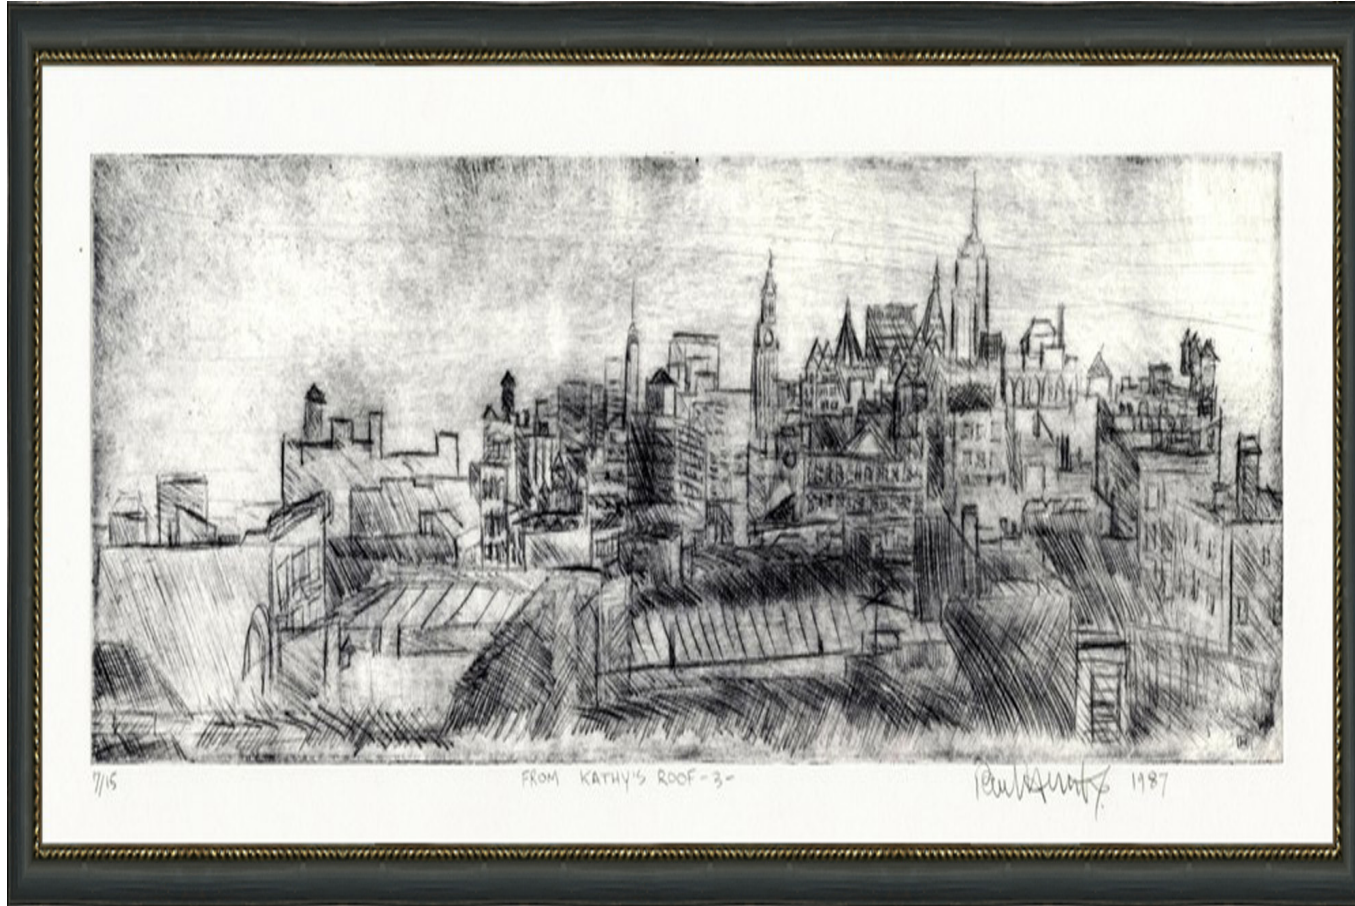

WENDOVER ART GROUP

ITEM NUMBER : **9419**

TITLE : **From Kathy's Roof**

OUTWARD DIMENSION (W X H) : **56.5" x 20.5"**

FRAME (WIDTH X DEPTH) : M0568SUB1 | 1.25" x 0.88"

FRAME FINISH : Standard Frame

Distressed Black with Antique Gold

DESCRIPTION :

Straight Fit (No Mats)