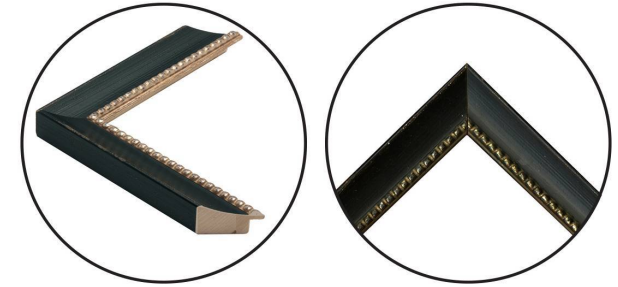

# WENDOVER ART GROUP

ITEM NUMBER : **9419**

TITLE : **From Kathy's Roof**

OUTWARD DIMENSION (W X H) : **56.5" x 20.5"**

FRAME (WIDTH X DEPTH) : **M0568SUB1  
1.25" x 0.88"**

FRAME FINISH : **Standard Frame  
Distressed Black with Antique**

DESCRIPTION :

**Straight Fit (No Mats)**