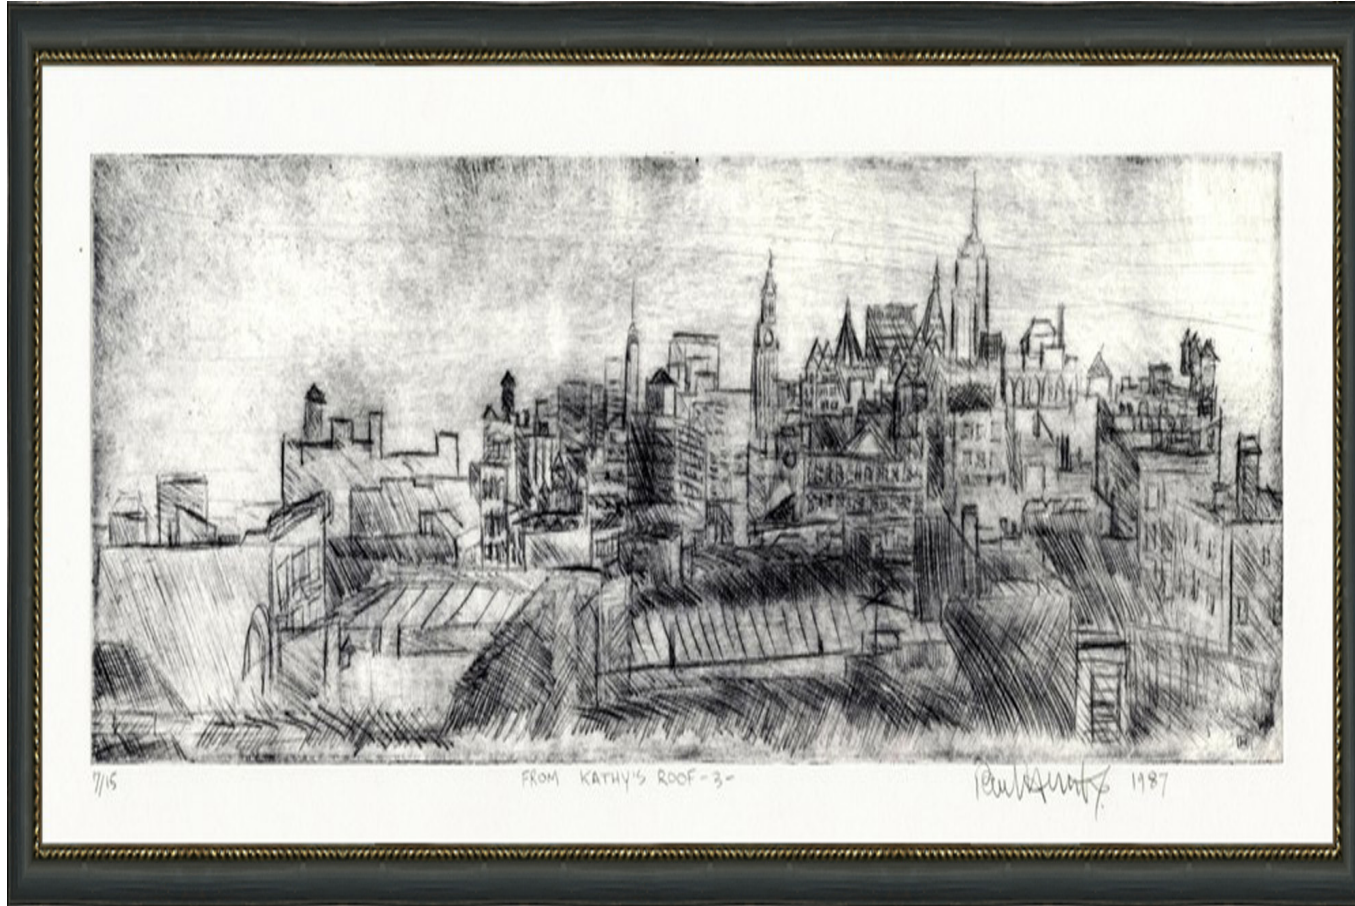

# WENDOVER ART GROUP

ITEM NUMBER : **9419**

TITLE : **From Kathy's Roof**

OUTWARD DIMENSION (W X H) : **56.5" x 20.5"**

FRAME (WIDTH X DEPTH) : **M0568SUB1  
1.25" x 0.88"**

FRAME FINISH : **Standard Frame  
Distressed Black with Antique**

DESCRIPTION :

**Straight Fit (No Mats)**