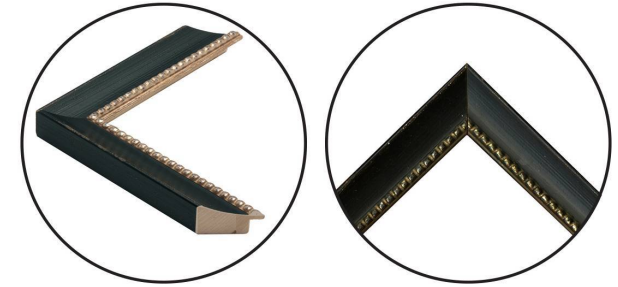

WENDOVER ART GROUP

ITEM NUMBER : **9419**

TITLE : **From Kathy's Roof**

OUTWARD DIMENSION (W X H) : **56.5" x 20.5"**

FRAME (WIDTH X DEPTH) : M0568SUB1 | 1.25" x 0.88"

FRAME FINISH : Standard Frame

Distressed Black with Antique Gold

DESCRIPTION :

Straight Fit (No Mats)