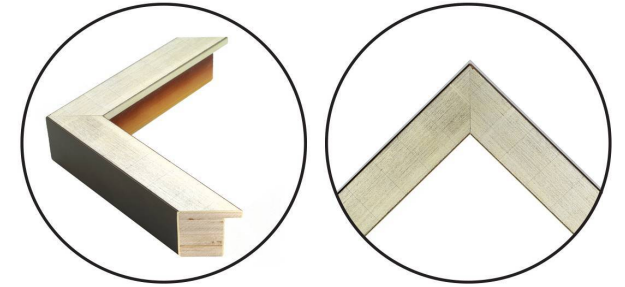

WENDOVER ART GROUP

ITEM NUMBER : **30474**

TITLE : **Golden Afternoon 1 (30474)**

OUTWARD DIMENSION (W X H) : **48" x 35"**

FRAME (WIDTH X DEPTH) : **M0801SUB1**
1.25" x 1.88"

FRAME FINISH : **Standard Frame**
Antique Silver Etched

DESCRIPTION :

Double Mats, with Floated Top Mat