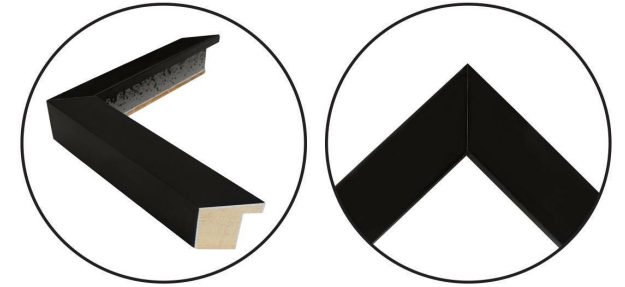

# WENDOVER ART GROUP

---

ITEM NUMBER : **26765**

TITLE : **Blocked by Light 4**

OUTWARD DIMENSION (W X H) : **31.75" x 31.75"**

FRAME (WIDTH X DEPTH) : M0958 | 1.13" x 1.75"

FRAME FINISH : **Standard Frame**

**Dark Gray**

DESCRIPTION :

**Deckle and Float**