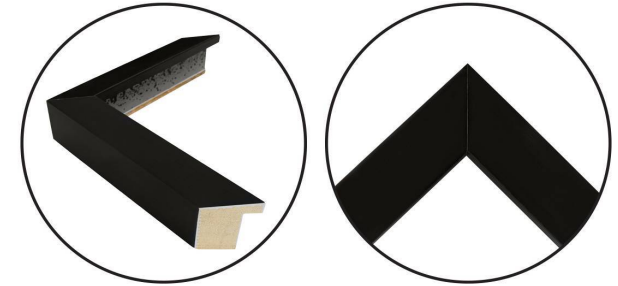

WENDOVER ART GROUP

ITEM NUMBER : 26765

TITLE : **Blocked by Light 4**

OUTWARD DIMENSION (W X H) : **31.75" x 31.75"**

FRAME (WIDTH X DEPTH) : **M0958
1.13" x 1.75"**

FRAME FINISH : **Standard Frame
Dark Gray**

DESCRIPTION :

Deckle and Float