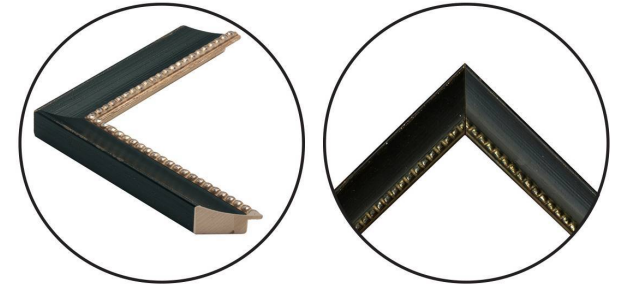

WENDOVER ART GROUP

ITEM NUMBER : **9971**

TITLE : **Architectural Adornment 10**

OUTWARD DIMENSION (W X H) : **25" x 29"**

FRAME (WIDTH X DEPTH) : M0568SUB1 | 1.25" x 0.88"

FRAME FINISH : **Standard Frame**

Distressed Black with Antique

DESCRIPTION :

Giclee on Watercolor Paper; Deckled and Floated;

Floated Top Mat