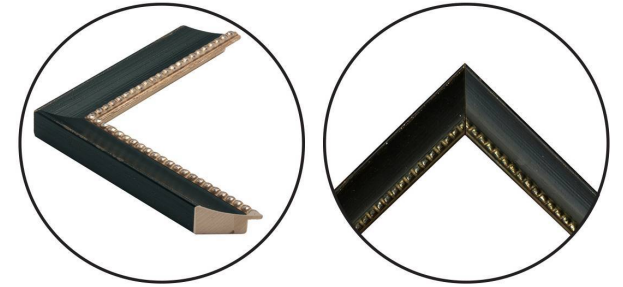

WENDOVER ART GROUP

ITEM NUMBER : 9971

TITLE : **Architectural Adornment 10**

OUTWARD DIMENSION (W X H) : 25" x 29"

FRAME (WIDTH X DEPTH) : **M0568SUB1**
1.25" x 0.88"

FRAME FINISH : **Standard Frame**
Distressed Black with Antique

DESCRIPTION :

Giclee on Watercolor Paper; Deckled and Floated;

Floated Top Mat