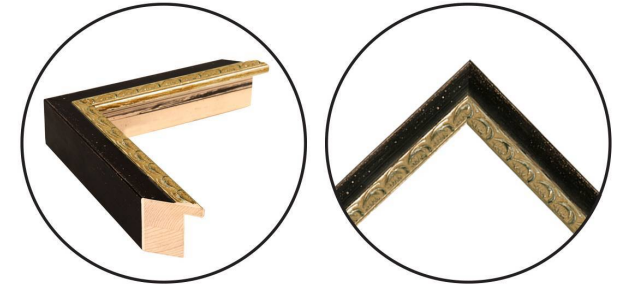

WENDOVER ART GROUP

ITEM NUMBER : **9988**

TITLE : **Classic Facade 3**

OUTWARD DIMENSION (W X H) : **31.5" x 41.5"**

FRAME (WIDTH X DEPTH) : **M0730
1" x 1.5"**

FRAME FINISH : **Standard Frame
Distressed Black and Silver**

DESCRIPTION :

Straight Fit (No Mats)