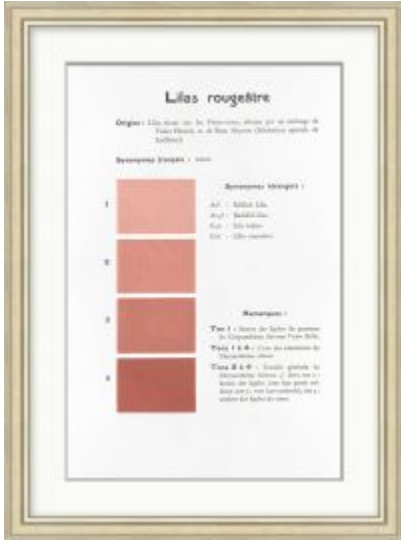

WENDOVER ART GROUP

Frame :

Bottom Mat :

M0735SUB2 B97 1.25"
0.75" x 1.00"

ITEM **WDR033**
NUMBER:

TITLE: **Pink 7**

Medium: **Matte Paper**

Treatment: **Single Mat
(Bottom)**

Frame Finish: **Silver**

Outward **9"w x 13"h**
Dimension (W
X H):

Orientation: **Vertical**

Frame (Width **0.75" x 1.00"**
X Depth):

DESCRIPTION:

Single Mat